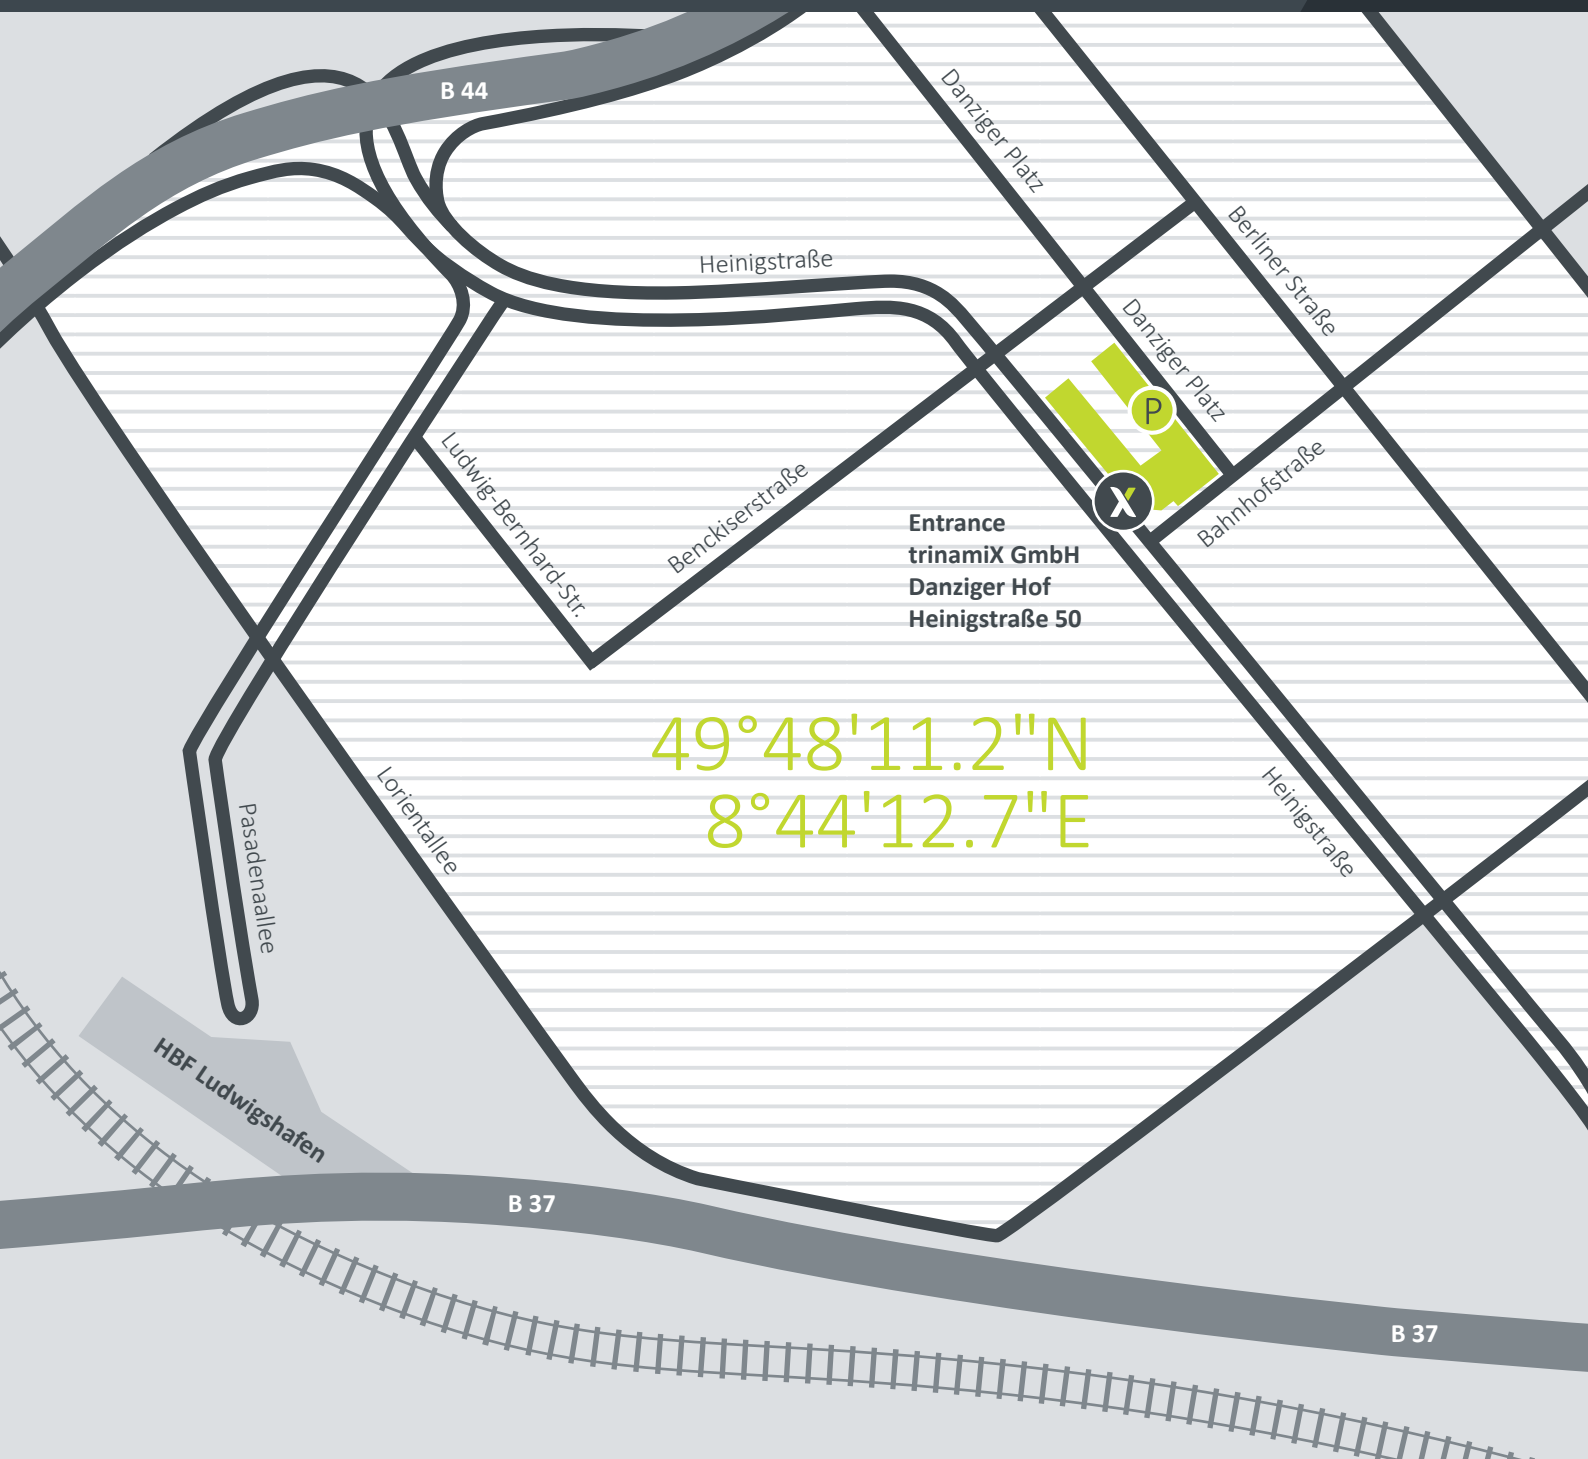

# trinamiX

A brand of  
BASF – We create chemistry

From the A650 motorway  
exit 8 LU-Oggersheim-Süd,  
turn towards LU-Friesenheim  
and follow K3 up to Industriestraße

49°29'14.8"N  
8°24'41.1"E

49°48'11.2"N  
8°44'12.7"E

Entrance  
trinamiX GmbH  
Danziger Hof  
Heinigstraße 50

**Location**

trinamiX GmbH  
Danziger Hof  
Heinigstr. 50  
67059 Ludwigshafen  
Germany

T +49 (0) 621 60-777 50  
E info@trinamix.de

**QR-Code for Google-Maps**  
Use your mobile device for  
direct navigation.